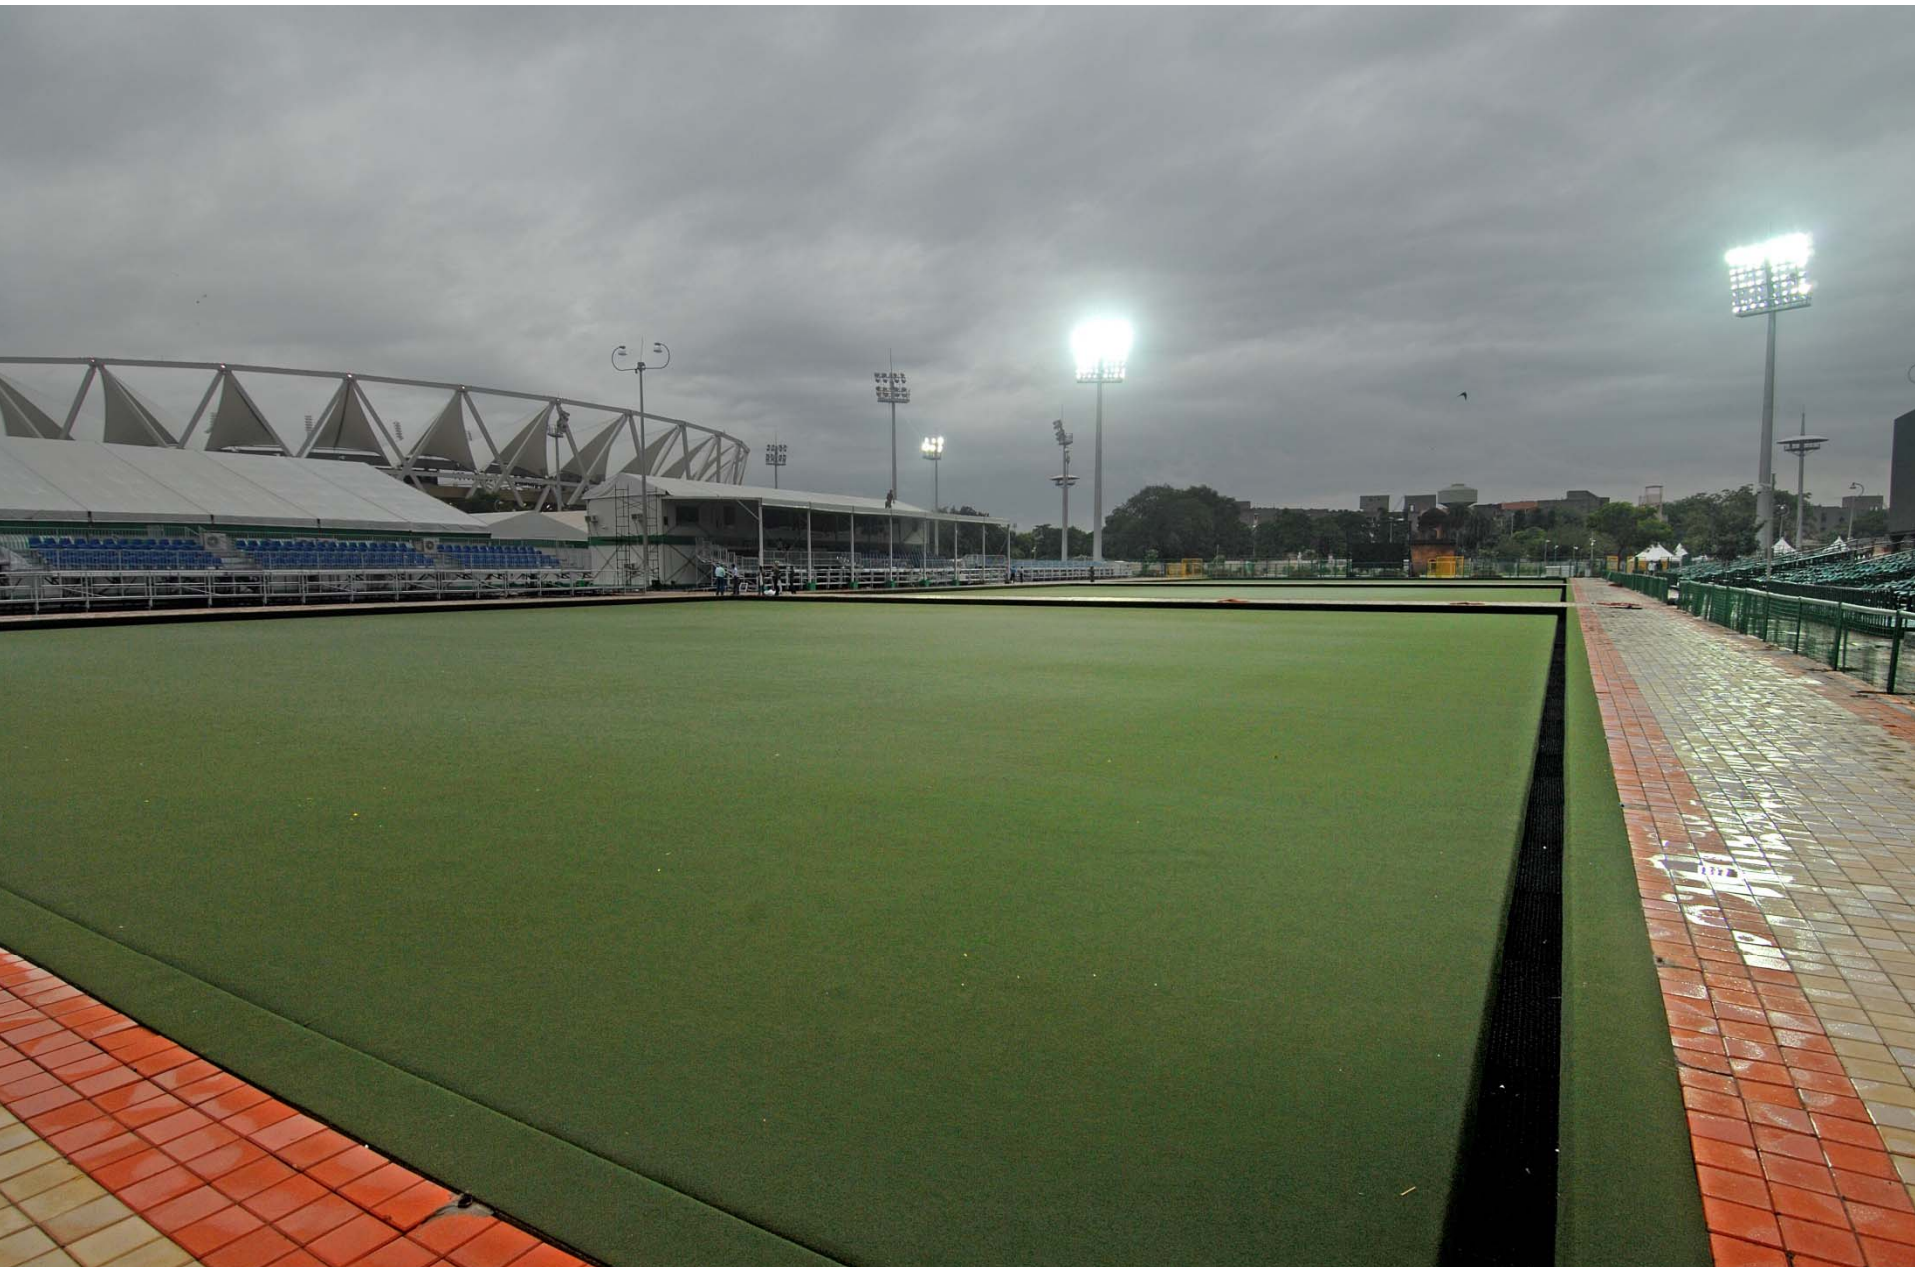

PHILIPS

Commonwealth Games Lighting JNS Lawn Ball