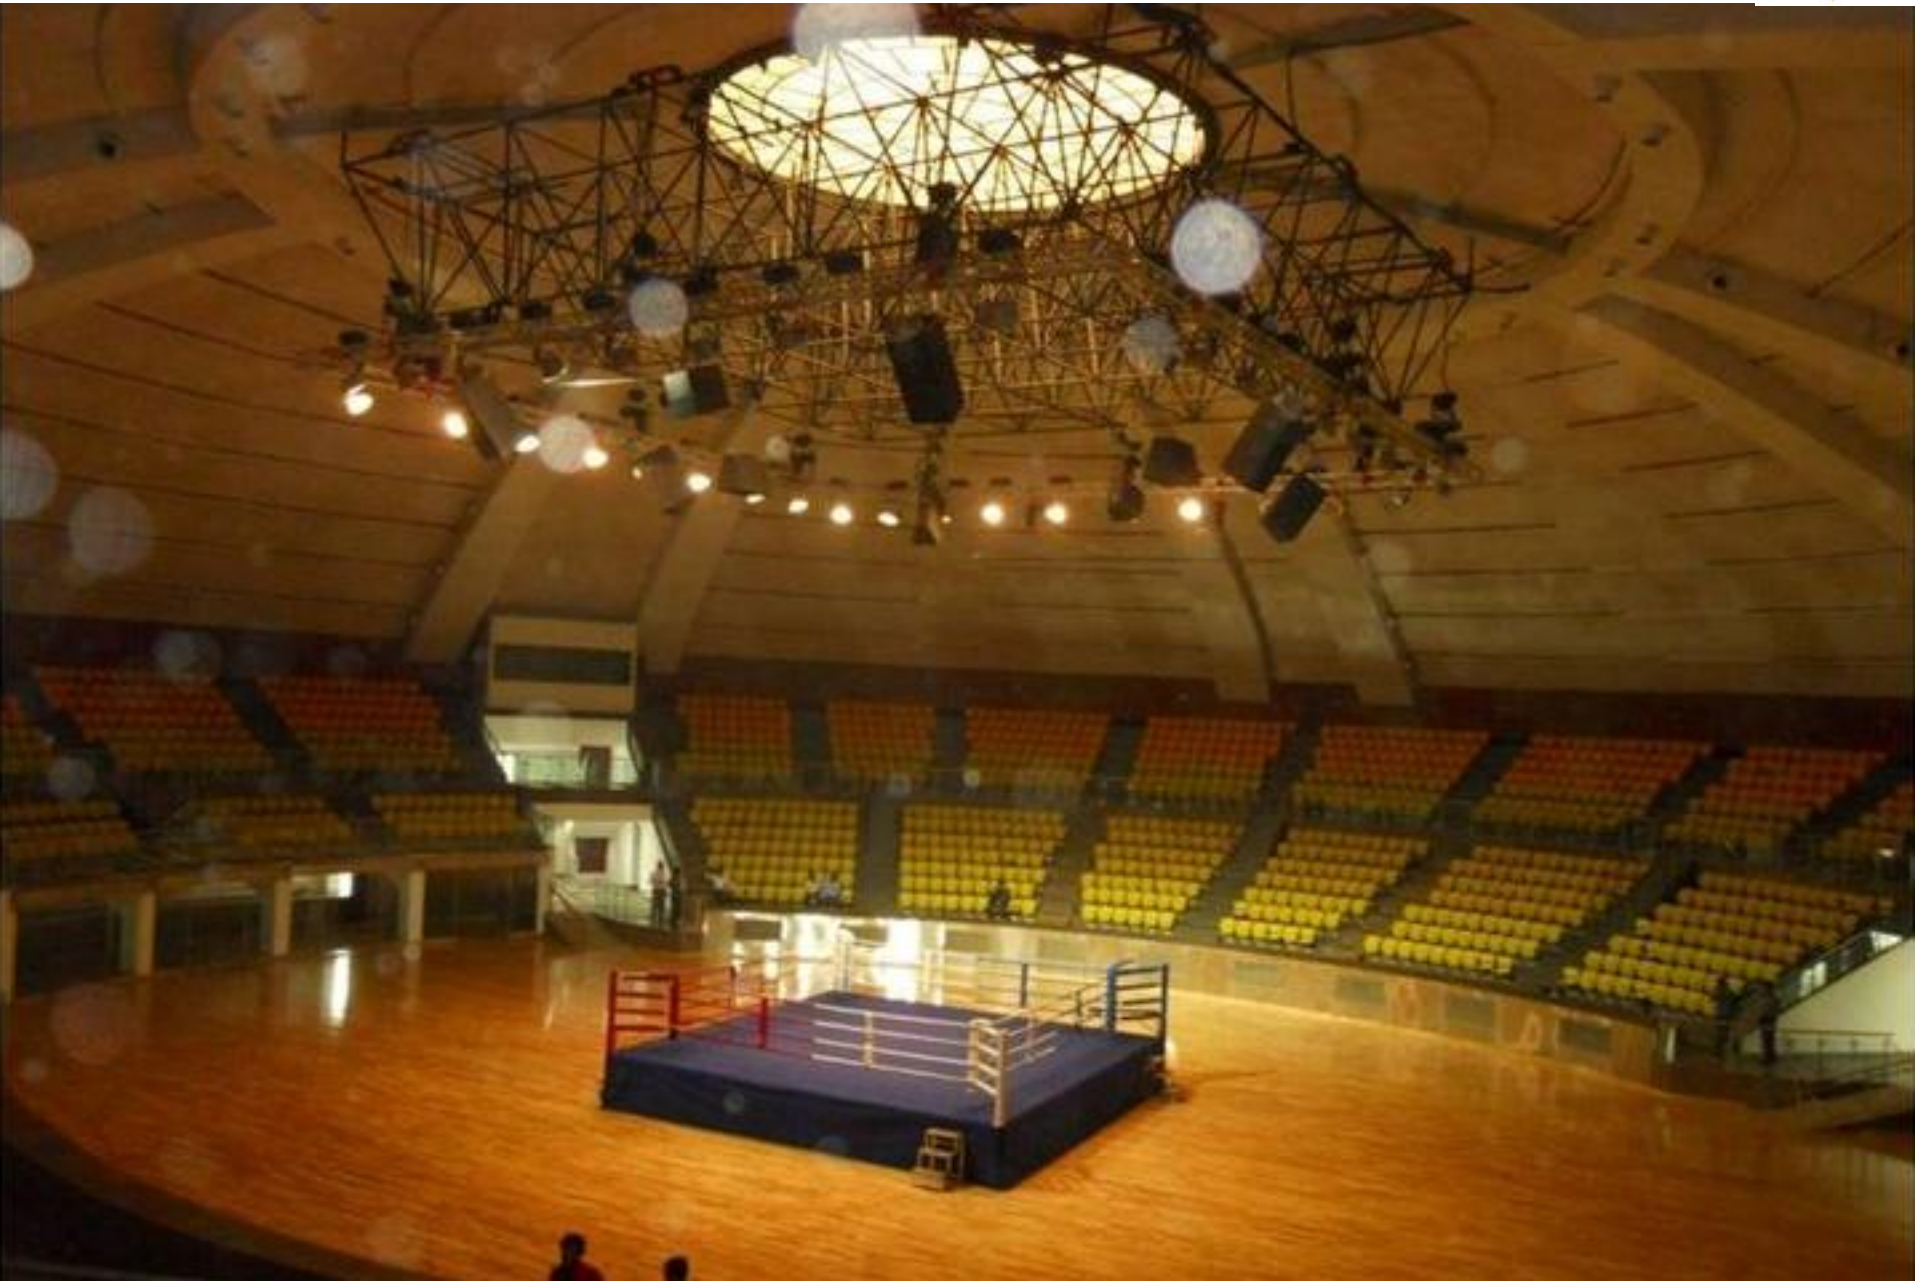

# Commonwealth Games Lighting Velodrome Stadium

# Commonwealth Games Lighting Talkatora Indoor Stadium

**PHILIPS**