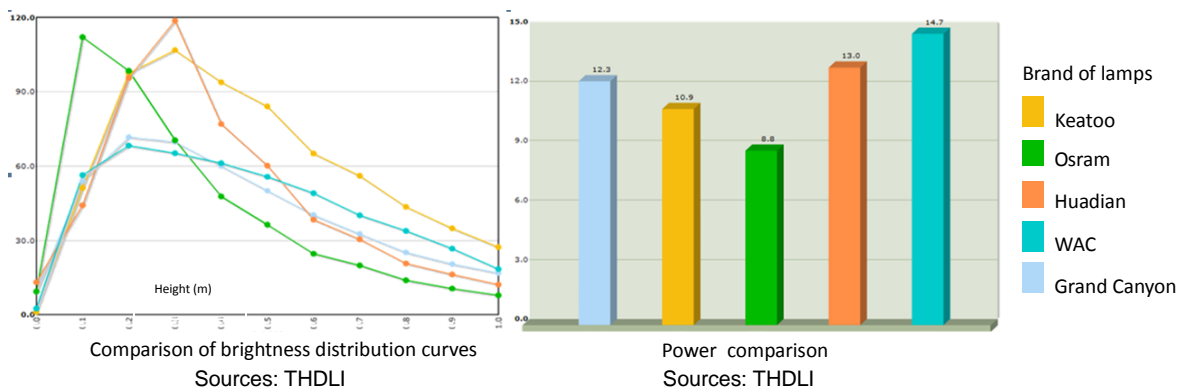

This Expert System starts from the demands to sum up scenes and extracts scene parameters, carries out preliminary design for different scenes, and finally finds proper products based on preliminary design.

The user can obtain several corresponding solutions only if he inputs his demands. These solutions are checked to prevent false data from making uncertain influences on results.

The solution provided by this Expert System enables the user to know price/performance ratios of different products through comparison, including the final effects comparison, power comparison, cost comparison, and manufacturers' performance capability comparison, etc.

The owner can make choices according to the project investment and quality requirement.