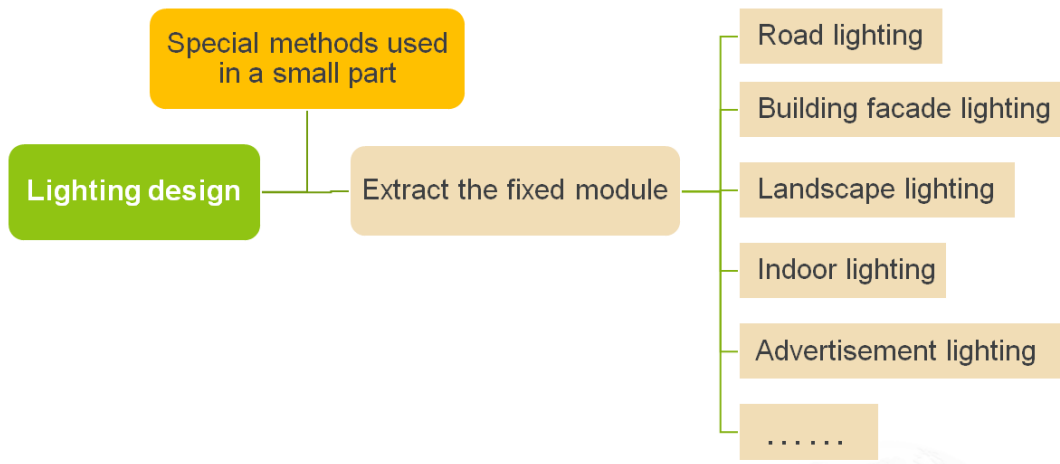

Conventional design databases

Lighting Design Expert System

For example, interior lighting design

This Expert System starts from the demands to sum up scenes and extracts scene parameters, carries out preliminary design for different scenes, and finally finds proper products based on preliminary design.

The user can obtain several corresponding solutions only if he inputs his demands. These solutions are checked to prevent false data from making uncertain influences on results.

The solution provided by this Expert System enables the user to know price/performance ratios of different products through comparison, including the final effects comparison, power comparison, cost comparison, and manufacturers' performance capability comparison, etc.

The owner can make choices according to the project investment and quality requirement.